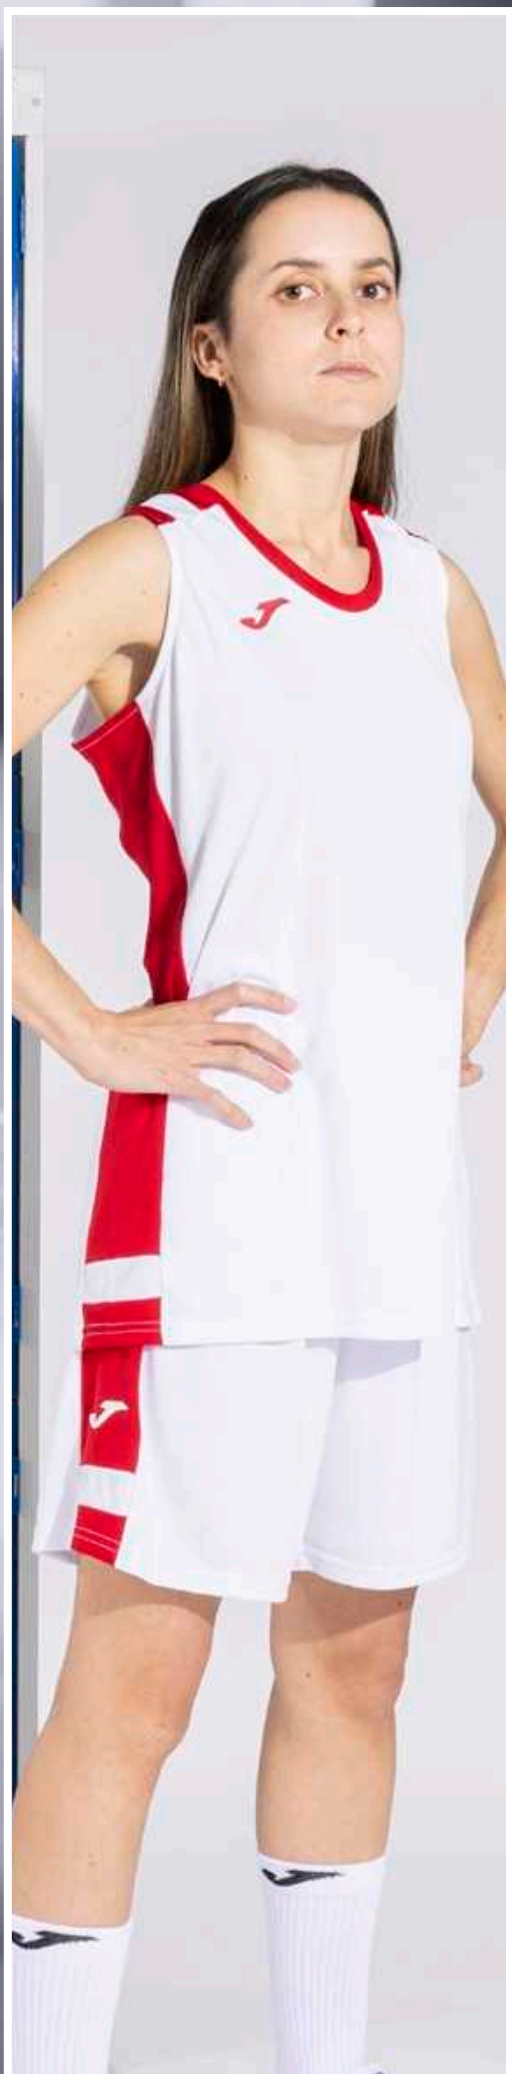

46 cm.  
size M**602**RED/  
WHITE**013**TURQUOISE FLUOR/  
DARK NAVY**063**YELLOW FLUOR/  
DARK NAVY**102**BLACK  
WHITE**206**WHITE/  
RED**332**DARK NAVY/  
WHITE**452**GREEN MEDIUM/  
WHITE**702**ROYAL/  
WHITE**907**YELLOW/  
ROYAL