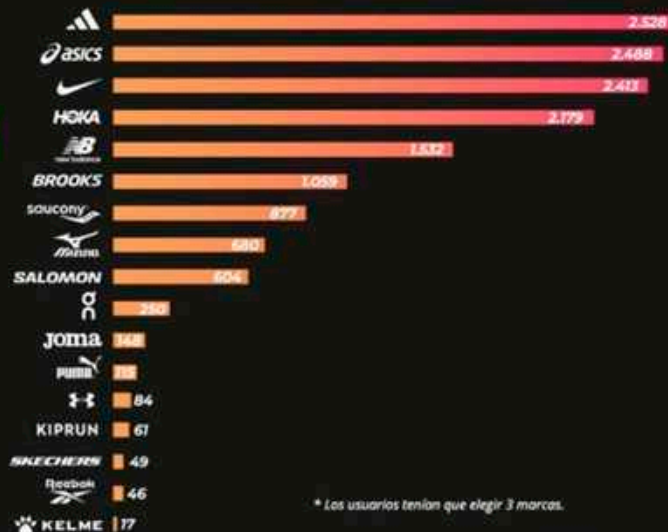

JOMA SE IMPUNE CA UNUL DINTRE CELE MAI BUNE 17 MĂRCI DE ALERGARE, POTRIVIT RUNNEA.

JOMA ESTABLISHES ITSELF AS ONE OF THE 17 BEST RUNNING BRANDS, ACCORDING TO RUNNEA.

¿QUÉ MARCAS CONSIDERAS QUE CUENTAN CON ZAPATILLAS DE RUNNING DE MEJOR CALIDAD?